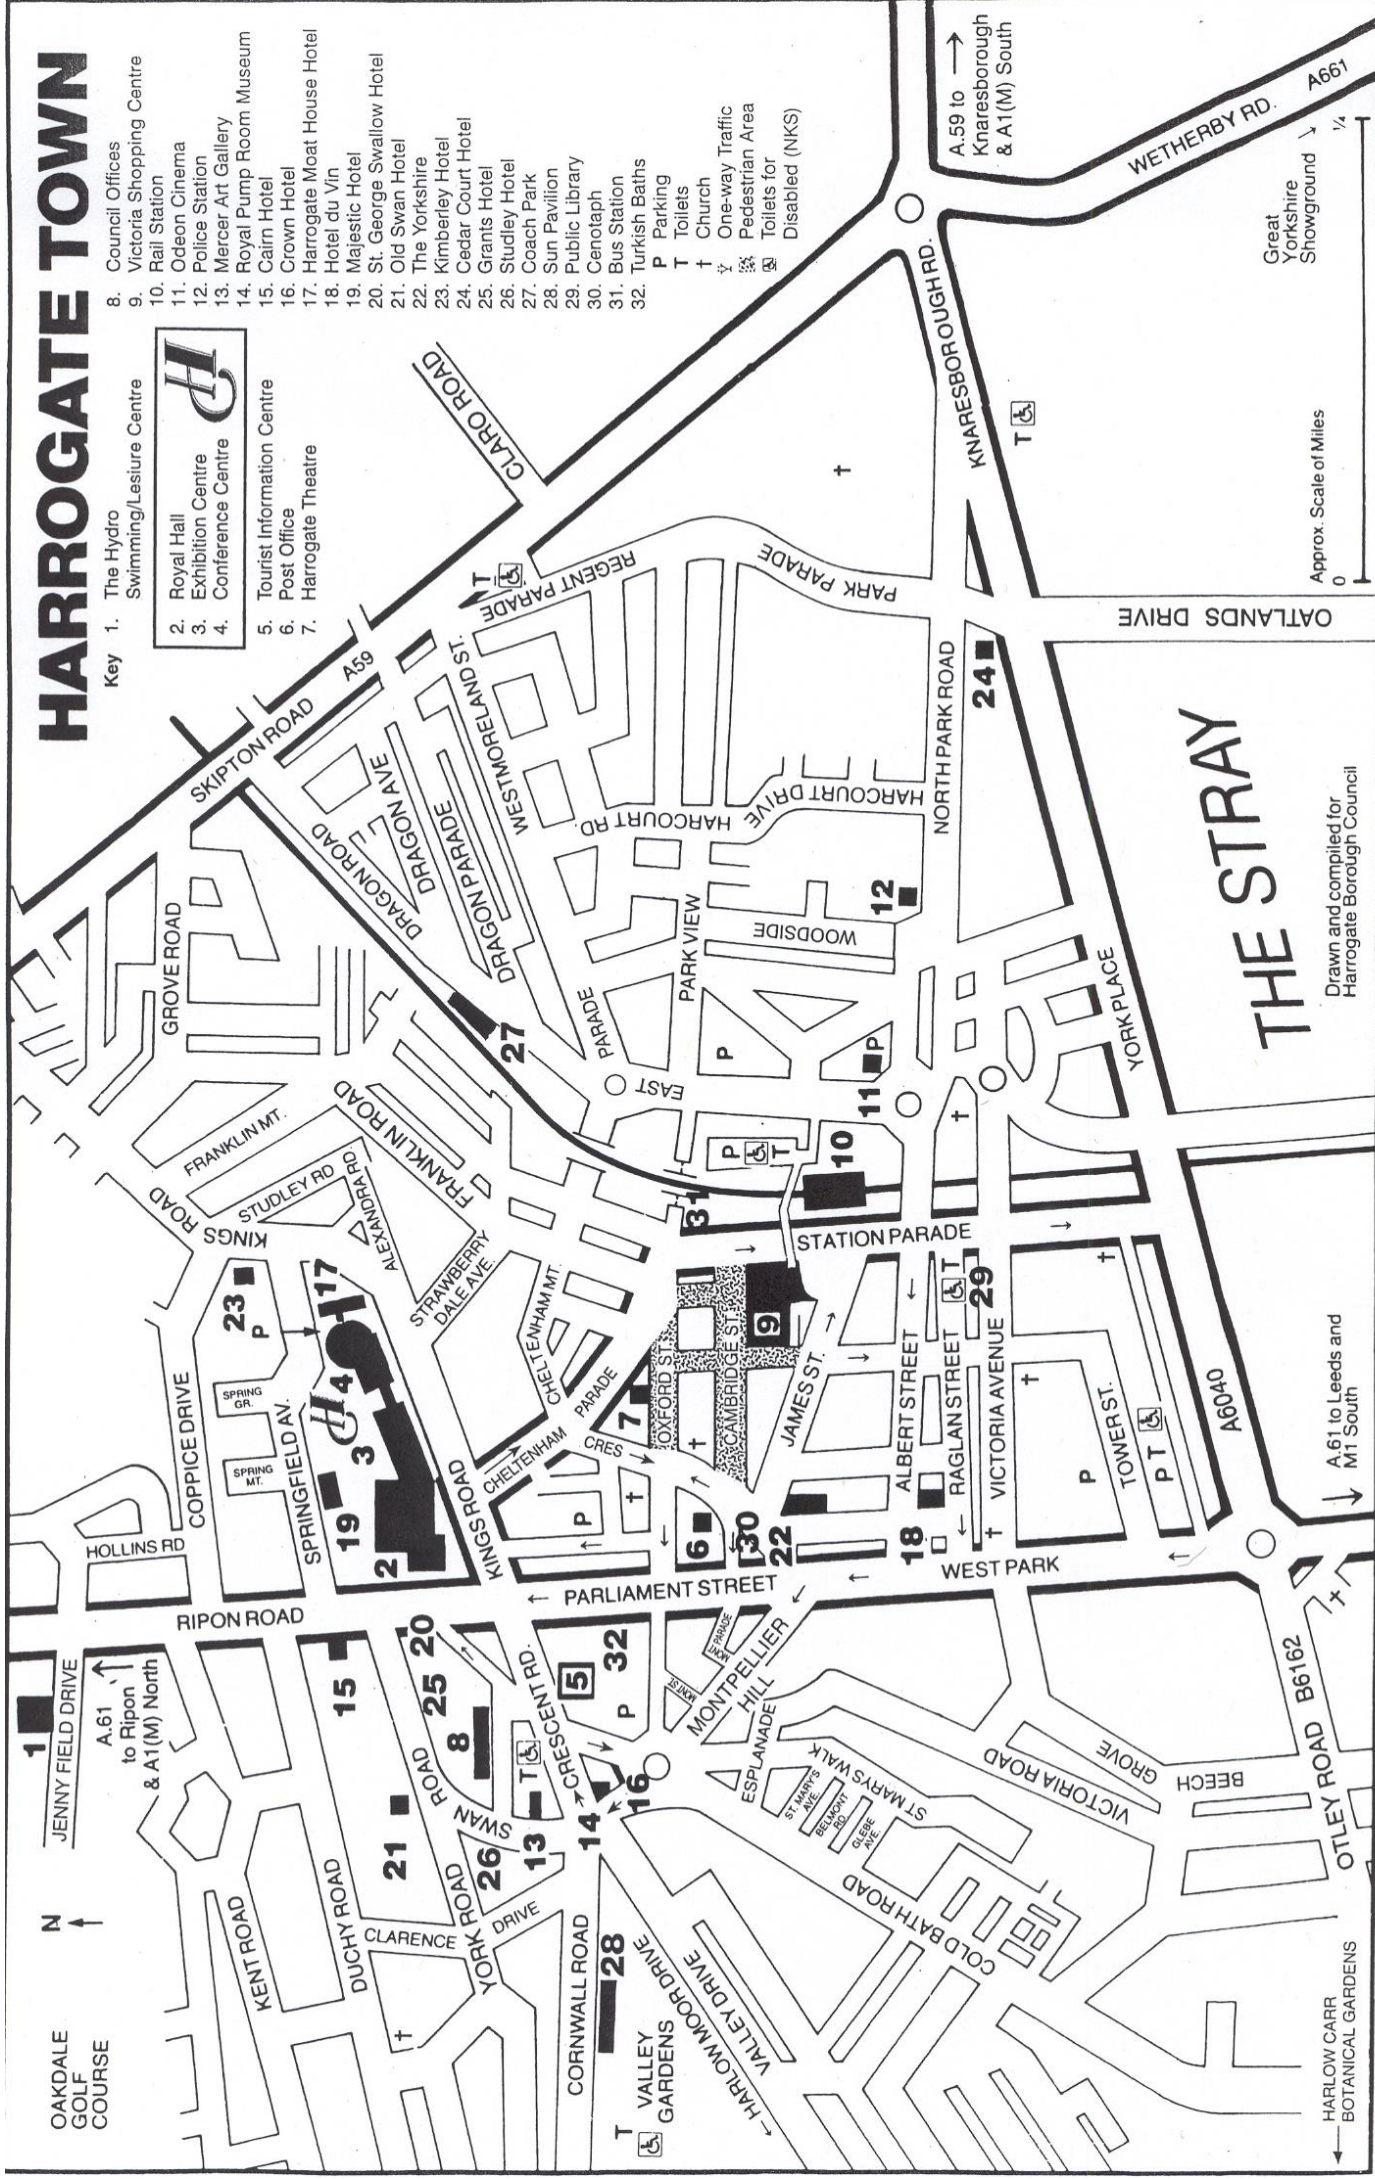

HARROGATE TOWN

CLARO ROAD
REGENT PARADE
WESTMELAND ST.
PARK PARADE
NORTH PARK ROAD
HARCOURT DRIVE
WOODSIDE
STATION PARADE
ALBERT STREET
RAGLAN STREET
VICTORIA AVENUE
TOWER ST.

Approx. Scale of Miles
0 1/4

Drawn and compiled for
Harrogate Borough Council

A.61 to Leeds and
M1 South